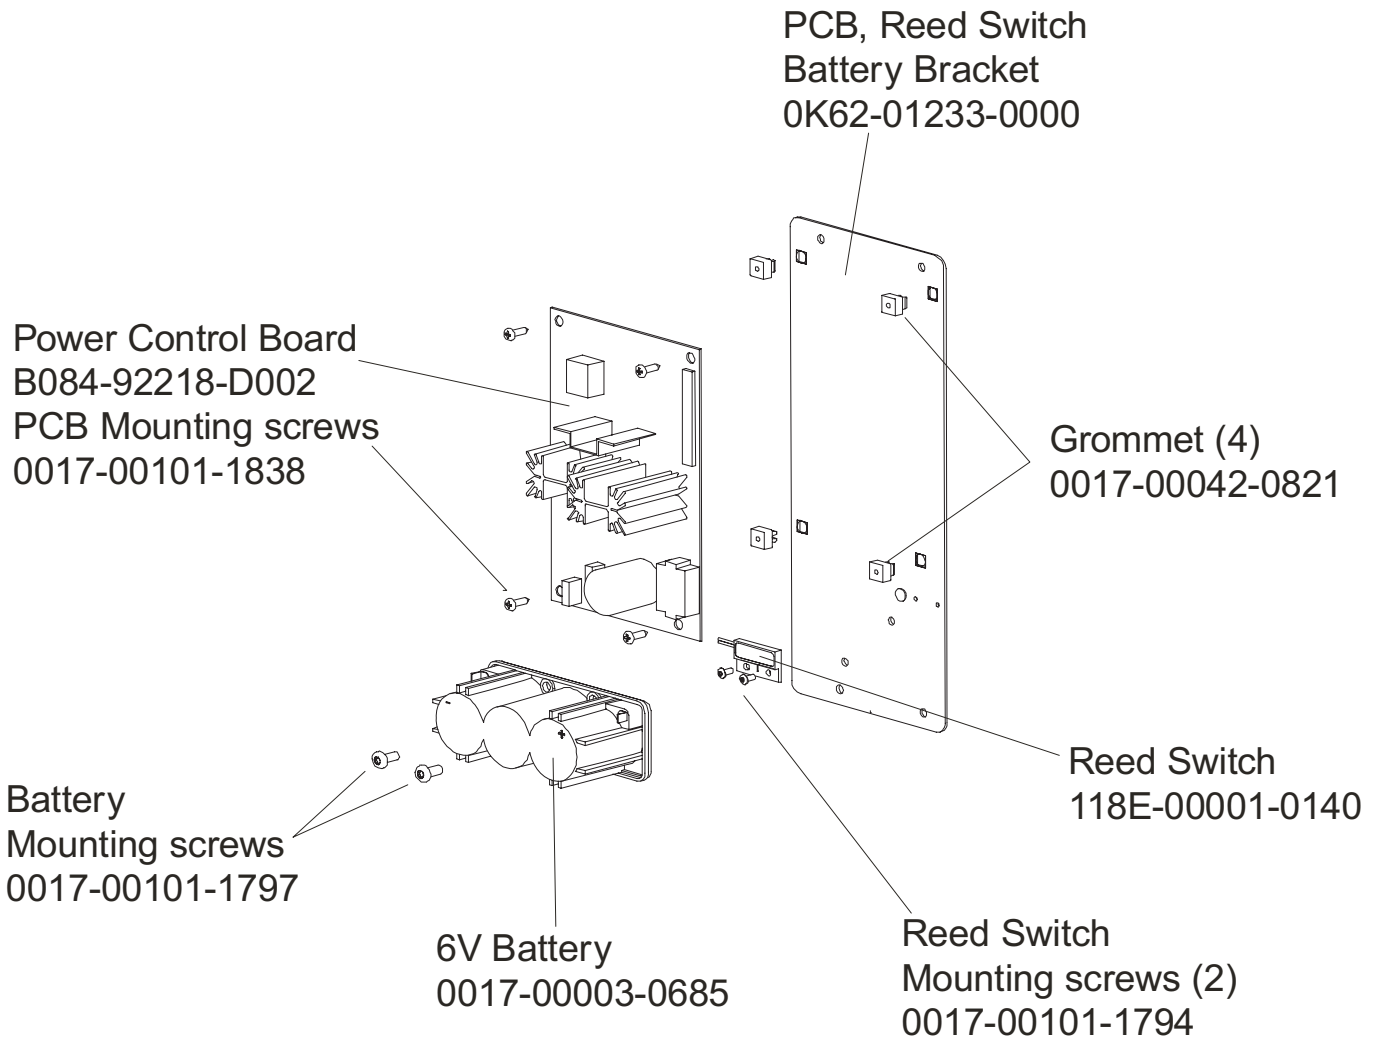

Description	Part No.
OPERATION MANUAL (CD)	OKCD-02003-0001
SERVICE MANUAL	M051-00K62-A149
TOUCH UP PAINT: SPRAY CAN .5 OZ BOTTLE W/APPLICATOR .33 OZ PEN	0017-00008-0204 0017-00008-0205 0017-00008-0206
HARDWARE BAG	AK62-00152-0001
ACCESS PANEL ASSEMBLY CONSISTS OF: 120" COAX CABLE 120" POWER EXTENSION CABLE BRACKET F-TYPE PANEL CONNECTOR #8 PLASTIC GROMMET	AK62-00210-0000 AK32-00020-0002 AK32-00078-0001 OK62-01179-0001 0017-00021-2846 0017-00042-0754
PLUG IN OPTION 120/60	GK62-00002-0018
PLUG IN OPTION 240/50 UK	GK62-00002-0019
PLUG IN OPTION 240v AUS	GK62-00002-0020
PLUG IN OPTION 230/50 CONT	GK62-00002-0021

This treadmill has both Lifepulse sensors and telemetry for reading heart rate.

Language	Part Nos.	
	Console	Overlay/Bezel/Switch
Eng + Met	AK62-00329-0001	AK62-00191-0001
Ger/Met	AK62-00329-0003	AK62-00191-0003
Spn/Met	AK62-00329-0004	AK62-00191-0004
Jap/Met	AK62-00329-0006	AK62-00191-0006
Frn/Met	AK62-00329-0007	AK62-00191-0007
Ital/Met	AK62-00329-0008	AK62-00191-0008
Dut/Met	AK62-00329-0009	AK62-00191-0009
Port/Met	AK62-00329-0010	AK62-00191-0010
Turk/Met	AK62-00329-0014	AK62-00191-0014

not shown:
Accessory Tray
0K62-01022-0000
Mounting Screws (2)
0017-00101-1846

Bearing Insert Assembly
AK62-00299-0000

Service Kit
GK62-00002-0044
kit contents:
Crankshaft (1)
Bearings (2)
Bearing Flanges (2 sets)
Nuts (4)
Washers (4)